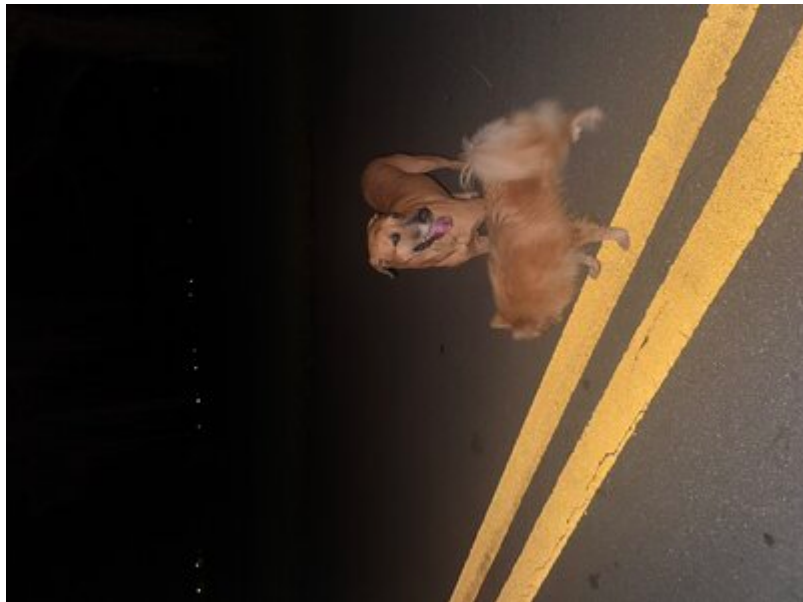

Osceola County Animal Services
3910 Old Canoe Creek Rd
St Cloud FL 34769
407-742-8000
www.osceolacountypets.com

Entry #26508

Found pet report

TIME ANIMAL WAS FOUND

01:00 am

DATE FOUND

08/20/2025

STREET WHERE THE ANIMAL WAS FOUND.

pine grove rd

CITY WHERE THE ANIMAL WAS FOUND.

saint cloud

GENDER

female

TYPE OF ANIMAL

dog

BREED

n/a

APPROXIMATE AGE

5

COLOR(S)

brown

APPROXIMATE WEIGHT

75lbs

WAS THE ANIMAL WEARING TAGS?

no

ADDITIONAL COMMENTS ABOUT THE ANIMAL

both dogs were found wandering at the end of Pine Grove near nova

FOUND PET PHOTO

Photo 1

IMG_2685.jpeg

Photo 2